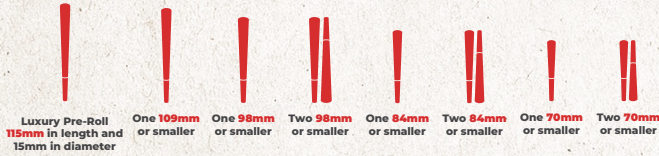

**CUSTOM
CONES
USA.COM**

125MM GLASS WITH CORK STANDARD

BEST FOR	One Luxury Pre-Roll up to 115mm in length and 15mm diameter
BODY MATERIAL	Glass
TUBE HEIGHT WITH CAP	Cork: 135mm T-Cork: 136mm Champaign Cork: 132mm Silicone Cap: 129mm
TUBE HEIGHT WITHOUT CAP	125mm
OPENING INSIDE DIAMETER	16mm
BOTTOM OUTSIDE DIAMETER	20mm
MAX PRE-ROLL LENGTH	115mm (suggestion); 105mm for Champaign Cork (suggestion)
MAX PRE-ROLL DIAMETER	15mm (suggestion)
CHILD RESISTANT	No
ECO-FRIENDLY	Recyclable Glass
AIR-TIGHT LEVEL	Varies (Cork is not airtight)
COLORS	Clear, Black, White
CAP COLORS	Natural Cork, Aluminum Gold (Champaign Cork), Silicone Cap: Black, White, Red, Green, Yellow, Purple, Blue, Orange, Pink,
COUNTRY OF ORIGIN	China
QUANTITY PER CASE	400/case
CUSTOM OPTIONS	Label, Shrink Sleeve, Direct Print, Pantone Color Match (Painted Glass and Cap)
DISPLAY BOX AVAILABLE	Custom Only

[VIEW ONLINE](#)