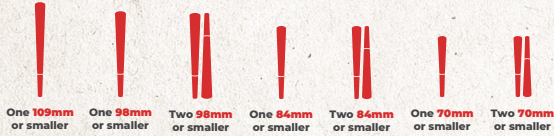

**CUSTOM
CONES
USA.COM**

98MM — J-LINE TUBE

Child-Resistant

BLACK

WHITE

CLEAR

BEST FOR	One 98mm or smaller; Two 84mm or 70mm Dogwalker/Mini or smaller
BODY MATERIAL	Polypropylene (PP)
CAP OPEN OR CLOSED	Open
HEIGHT WITH CAP	100mm
HEIGHT WITHOUT CAP	99mm
OPENING INSIDE DIAMETER	17mm
BOTTOM OUTSIDE DIAMETER	17.4mm
MAX PRE-ROLL LENGTH	97mm
CHILD RESISTANT	Yes
ECO-FRIENDLY	Recyclable
AIR-TIGHT LEVEL	Air-tight
COLORS	Black, White, Clear
COUNTRY OF ORIGIN	China
QUANTITY PER CASE	1500/case
CUSTOM OPTIONS	Label, Shrink Sleeve, Direct Print, Pantone Color Match
DISPLAY BOX AVAILABLE	Yes

[VIEW ONLINE](#)

**CUSTOM
CONES
USA.COM**

116MM — J-LINE TUBE

Child-Resistant

BEST FOR	One 109mm or smaller; Two 98mm or smaller
BODY MATERIAL	Polypropylene (PP)
CAP OPEN OR CLOSED	Open
HEIGHT WITH CAP	118mm
HEIGHT WITHOUT CAP	117mm
OPENING INSIDE DIAMETER	17mm
BOTTOM OUTSIDE DIAMETER	17.4mm
MAX PRE-ROLL LENGTH	115mm
CHILD RESISTANT	Yes
ECO-FRIENDLY	Recyclable
AIR-TIGHT LEVEL	Air-tight
COLORS	Matte Black, Matte White, Clear, Blue, Green, Red, Silver, Gold, Pink, Purple, Orange
COUNTRY OF ORIGIN	China
QUANTITY PER CASE	1500/case
CUSTOM OPTIONS	Label, Shrink Sleeve, Direct Print, Pantone Color Match
DISPLAY BOX AVAILABLE	Yes