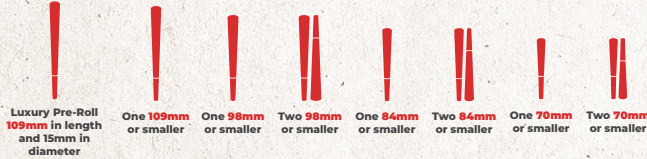

**CUSTOM
CONES
USA.COM**

120MM GLASS WITH CORK STANDARD

BEST FOR	One Luxury Pre-Roll up to 109mm in length and 15mm diameter
BODY MATERIAL	Glass
TUBE HEIGHT WITH CAP	Cork: 129mm T-Cork: 130mm Champagin Cork: 127mm Silicone Cap: 124mm
TUBE HEIGHT WITHOUT CAP	120mm
OPENING INSIDE DIAMETER	16mm
BOTTOM OUTSIDE DIAMETER	20mm
MAX PRE-ROLL LENGTH	109mm (suggestion)
MAX PRE-ROLL DIAMETER	15mm (suggestion)
CHILD RESISTANT	No
ECO-FRIENDLY	Recyclable Glass
AIR-TIGHT LEVEL	Varies (Cork is not airtight)
COLORS	Clear
CAP COLORS	Natural Cork, Aluminum Gold (Champagin Cork), Silicone Cap: Black, White, Red, Green, Yellow, Purple, Blue, Orange, Pink,
COUNTRY OF ORIGIN	China
QUANTITY PER CASE	400/case
CUSTOM OPTIONS	Label, Shrink Sleeve, Direct Print, Pantone Color Match (Painted Glass and Cap)
DISPLAY BOX AVAILABLE	Custom Only