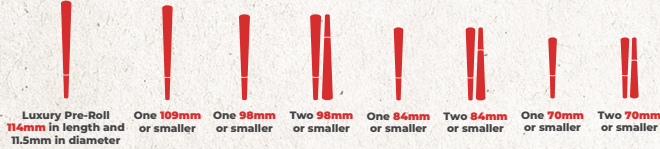

**CUSTOM
CONES
USA.COM**

115MM CR GLASS — WIDE TUBE

Child-Resistant

MATTE
BLACK

MATTE
WHITE

CLEAR

BEST FOR	Luxury Pre-Roll up to 115mm in length and 13mm diameter
BODY MATERIAL	Glass
HEIGHT WITH CAP	119mm
HEIGHT WITHOUT CAP	115.5mm
OPENING INSIDE DIAMETER	14mm
BOTTOM OUTSIDE DIAMETER	24mm
MAX PRE-ROLL LENGTH	115mm (Suggested)
MAX PRE-ROLL DIAMETER	13mm (Suggested)
CHILD RESISTANT	Yes
ECO-FRIENDLY	Recyclable Glass
AIR-TIGHT LEVEL	Air-tight
COLORS	Clear, Matte Black, Matte White
CAP COLORS	Matte Black Smooth, Matte White Smooth
COUNTRY OF ORIGIN	China
QUANTITY PER CASE	400/case
CUSTOM OPTIONS	Label, Shrink Sleeve, Direct Print, Pantone Color Match (Painted Glass and Cap)
DISPLAY BOX AVAILABLE	Custom Only

[VIEW ONLINE](#)