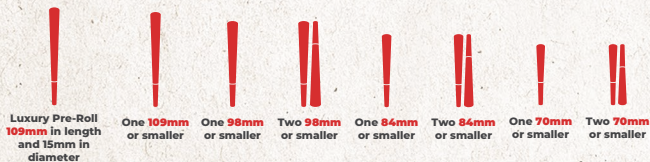

**CUSTOM
CONES
USA.COM**

125MM GLASS CHAMPAGNE STANDARD

BEST FOR	One Luxury Pre-Roll up to 109mm in length and 15mm diameter
BODY MATERIAL	Glass
HEIGHT	120mm
OPENING INSIDE DIAMETER	16mm
BOTTOM OUTSIDE DIAMETER	20mm
MAX PRE-ROLL LENGTH	109mm
CHILD RESISTANT	No
ECO-FRIENDLY	Recyclable Glass
AIR-TIGHT LEVEL	Air-tight
COLORS	Matte Black, Matte White, Clear
COUNTRY OF ORIGIN	China
QUANTITY PER CASE	400/case
CUSTOM OPTIONS	Label, Shrink Sleeve, Direct Print, Pantone Color Match (Painted Glass)
DISPLAY BOX AVAILABLE	Custom Only

[VIEW ONLINE](#)