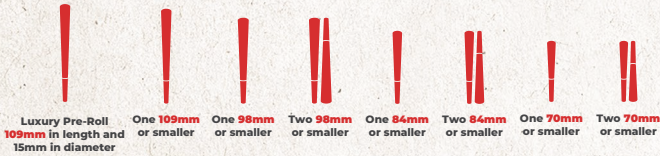

**CUSTOM
CONES
USA.COM**

120MM GLASS T-CORK STANDARD

CLEAR

BEST FOR	One Luxury Pre-Roll up to 109mm in length and 15mm diameter
BODY MATERIAL	Glass
HEIGHT	120mm
OPENING INSIDE DIAMETER	16mm
BOTTOM OUTSIDE DIAMETER	20mm
MAX PRE-ROLL LENGTH	109mm
CHILD RESISTANT	No
ECO-FRIENDLY	Recyclable Glass
AIR-TIGHT LEVEL	Non Air-tight
COLORS	Clear
COUNTRY OF ORIGIN	China
QUANTITY PER CASE	400/case
CUSTOM OPTIONS	Label, Shrink Sleeve, Direct Print, Pantone Color Match (Painted Glass)
DISPLAY BOX AVAILABLE	Custom Only

[VIEW ONLINE](#)