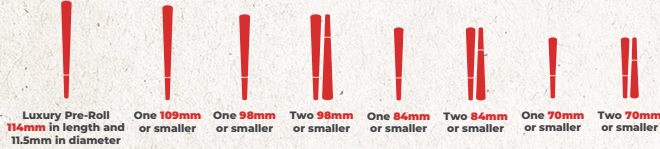

**CUSTOM
CONES
USA.COM**

115MM CR GLASS PRE-ROLL TUBE

Child-Resistant