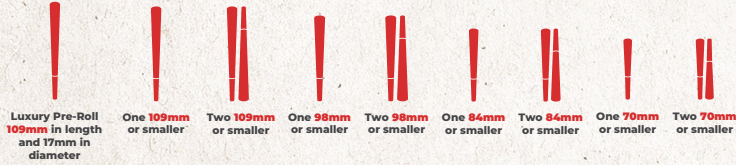

**CUSTOM
CONES
USA.COM**

120MM GLASS WITH CORK STANDARD

BEST FOR	One Luxury Pre-Roll up to 109mm in length and 15mm diameter
BODY MATERIAL	Glass
TUBE HEIGHT WITH CAP	Cork: 129mm T-Cork: 130mm Champagin Cork: 127mm Silicone Cap: 124mm
TUBE HEIGHT WITHOUT CAP	120mm
OPENING INSIDE DIAMETER	16mm
BOTTOM OUTSIDE DIAMETER	20mm
MAX PRE-ROLL LENGTH	109mm (suggestion)
MAX PRE-ROLL DIAMETER	15mm (suggestion)
CHILD RESISTANT	No
ECO-FRIENDLY	Recyclable Glass
AIR-TIGHT LEVEL	Varies (Cork is not airtight)
COLORS	Clear
CAP COLORS	Natural Cork, Aluminum Gold (Champagin Cork), Silicone Cap: Black, White, Red, Green, Yellow, Purple, Blue, Orange, Pink,
COUNTRY OF ORIGIN	China
QUANTITY PER CASE	400/case
CUSTOM OPTIONS	Label, Shrink Sleeve, Direct Print, Pantone Color Match (Painted Glass and Cap)
DISPLAY BOX AVAILABLE	Custom Only

[VIEW ONLINE](#)

**CUSTOM
CONES
USA.COM**

120MM GLASS WITH CORK WIDE

CLEAR

BEST FOR	One Luxury Pre-Roll up to 109mm in length and 17mm diameter
BODY MATERIAL	Glass
TUBE HEIGHT WITH CAP	Cork: 128mm T-Cork: 130mm Champaign Cork: 130mm Silicone Cap: 124mm
TUBE HEIGHT WITHOUT CAP	120mm
OPENING INSIDE DIAMETER	18.5mm
BOTTOM OUTSIDE DIAMETER	22mm
MAX PRE-ROLL LENGTH	109mm (suggestion); 95mm for Champaign Cork (suggestion)
MAX PRE-ROLL DIAMETER	15mm (suggestion)
CHILD RESISTANT	No
ECO-FRIENDLY	Recyclable Glass
AIR-TIGHT LEVEL	Varies (Cork is not airtight)
COLORS	Clear
CAP COLORS	Natural Cork, Aluminum Gold (Champaign Cork), Silicone Cap: Black, White, Red, Green, Yellow, Purple, Blue, Orange, Pink,
COUNTRY OF ORIGIN	China
QUANTITY PER CASE	400/case
CUSTOM OPTIONS	Label, Shrink Sleeve, Direct Print, Pantone Color Match (Painted Glass and Cap)
DISPLAY BOX AVAILABLE	Custom Only