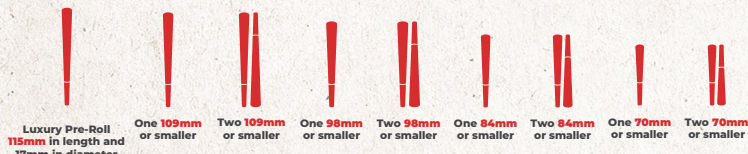

**CUSTOM
CONES
USA.COM**

120MM GLASS T-CORK WIDE

BEST FOR	One Luxury Blunt Pre-Roll or Two Luxury Pre-Rolls up to 109mm in length
BODY MATERIAL	Glass
HEIGHT	120mm
OPENING INSIDE DIAMETER	18.5mm
BOTTOM OUTSIDE DIAMETER	22mm
MAX PRE-ROLL LENGTH	109mm
CHILD RESISTANT	No
ECO-FRIENDLY	Recyclable Glass
AIR-TIGHT LEVEL	Non Air-tight
COLORS	Clear
COUNTRY OF ORIGIN	China
QUANTITY PER CASE	400/case
CUSTOM OPTIONS	Label, Shrink Sleeve, Direct Print, Pantone Color Match (Painted Glass)
DISPLAY BOX AVAILABLE	Custom Only

VIEW ONLINE