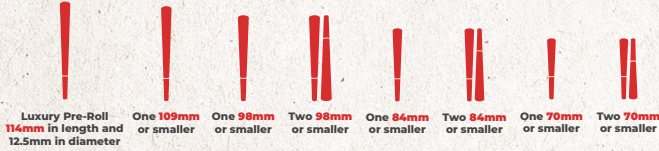

Child-Resistant

MATTE
BLACK

MATTE
WHITE

CLEAR

[VIEW ONLINE](#)

**CUSTOM
CONES
USA.COM**

115MM NON-CR GLASS TUBE

BEST FOR	Luxury Pre-Roll up to 114mm in length and 12.5mm diameter
BODY MATERIAL	Glass
HEIGHT WITH CAP	115mm
HEIGHT WITHOUT CAP	114mm
OPENING INSIDE DIAMETER	113.5mm
BOTTOM OUTSIDE DIAMETER	22mm
MAX PRE-ROLL LENGTH	114mm
CHILD RESISTANT	No
ECO-FRIENDLY	Recyclable Glass
AIR-TIGHT LEVEL	Air-tight
COLORS	Clear
CAP COLORS	Aluminum Black, Aluminum Silver, Aluminum Gold
COUNTRY OF ORIGIN	China
QUANTITY PER CASE	400/case
CUSTOM OPTIONS	Label, Shrink Sleeve, Direct Print, Pantone Color Match (Painted Glass and Cap)
DISPLAY BOX AVAILABLE	Custom Only