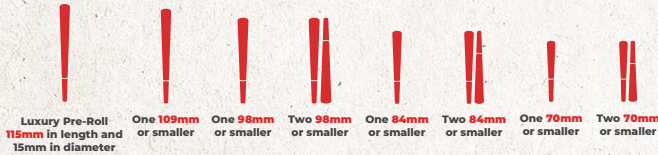

**CUSTOM
CONES
USA.COM**

125MM GLASS T-CORK STANDARD

BEST FOR	Luxury Pre-Roll up to 115mm in length and 15mm diameter
BODY MATERIAL	Glass
HEIGHT	125mm
OPENING INSIDE DIAMETER	16mm
BOTTOM OUTSIDE DIAMETER	20mm
MAX PRE-ROLL LENGTH	115mm
CHILD RESISTANT	No
ECO-FRIENDLY	Recyclable Glass
AIR-TIGHT LEVEL	Non Air-tight
COLORS	Matte Black, Matte White, Clear
COUNTRY OF ORIGIN	China
QUANTITY PER CASE	400/case
CUSTOM OPTIONS	Label, Shrink Sleeve, Direct Print, Pantone Color Match (Painted Glass)
DISPLAY BOX AVAILABLE	Custom Only

VIEW ONLINE