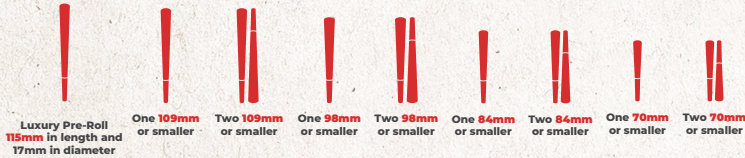

**CUSTOM
CONES
USA.COM**

125MM GLASS WITH CORK WIDE

BEST FOR	One Luxury Pre-Roll up to 115mm in length and 17mm diameter
BODY MATERIAL	Glass
TUBE HEIGHT WITH CAP	Cork: 133mm T-Cork: 136mm Champaign Cork: 135mm Silicone Cap: 129mm
TUBE HEIGHT WITHOUT CAP	125mm
OPENING INSIDE DIAMETER	18.5mm
BOTTOM OUTSIDE DIAMETER	22mm
MAX PRE-ROLL LENGTH	115mm (suggestion); 100mm for Champaign Cork (suggestion)
MAX PRE-ROLL DIAMETER	17mm (suggestion)
CHILD RESISTANT	No
ECO-FRIENDLY	Recyclable Glass
AIR-TIGHT LEVEL	Varies (Cork is not airtight)
COLORS	Clear, Black, White
CAP COLORS	Natural Cork, Aluminum Gold (Champaign Cork), Silicone Cap: Black, White, Red, Green, Yellow, Purple, Blue, Orange, Pink,
COUNTRY OF ORIGIN	China
QUANTITY PER CASE	400/case
CUSTOM OPTIONS	Label, Shrink Sleeve, Direct Print, Pantone Color Match (Painted Glass and Cap)
DISPLAY BOX AVAILABLE	Custom Only

VIEW ONLINE