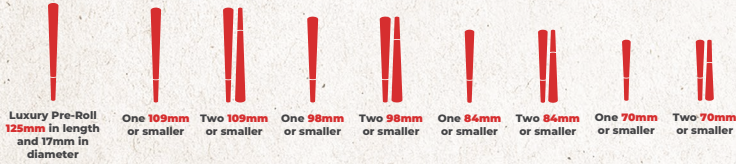

**CUSTOM
CONES
USA.COM**

125MM CR GLASS — JUMBO TUBE

Child-Resistant

MATTE
BLACK

MATTE
WHITE

CLEAR

BEST FOR	Luxury Pre-Roll up to 125mm in length and 17mm diameter
BODY MATERIAL	Glass
HEIGHT WITH CAP	130mm
HEIGHT WITHOUT CAP	125mm
OPENING INSIDE DIAMETER	18mm
BOTTOM OUTSIDE DIAMETER	30mm
MAX PRE-ROLL LENGTH	125mm (Suggested)
MAX PRE-ROLL DIAMETER	17mm (Suggested)
CHILD RESISTANT	Yes
ECO-FRIENDLY	Recyclable Glass
AIR-TIGHT LEVEL	Air-tight
COLORS	Clear, Matte Black, Matte White
CAP COLORS	Matte Black Smooth, Matte White Smooth
COUNTRY OF ORIGIN	China
QUANTITY PER CASE	400/case
CUSTOM OPTIONS	Label, Shrink Sleeve, Direct Print, Pantone Color Match (Painted Glass & Cap)
DISPLAY BOX AVAILABLE	Custom Only

[VIEW ONLINE](#)